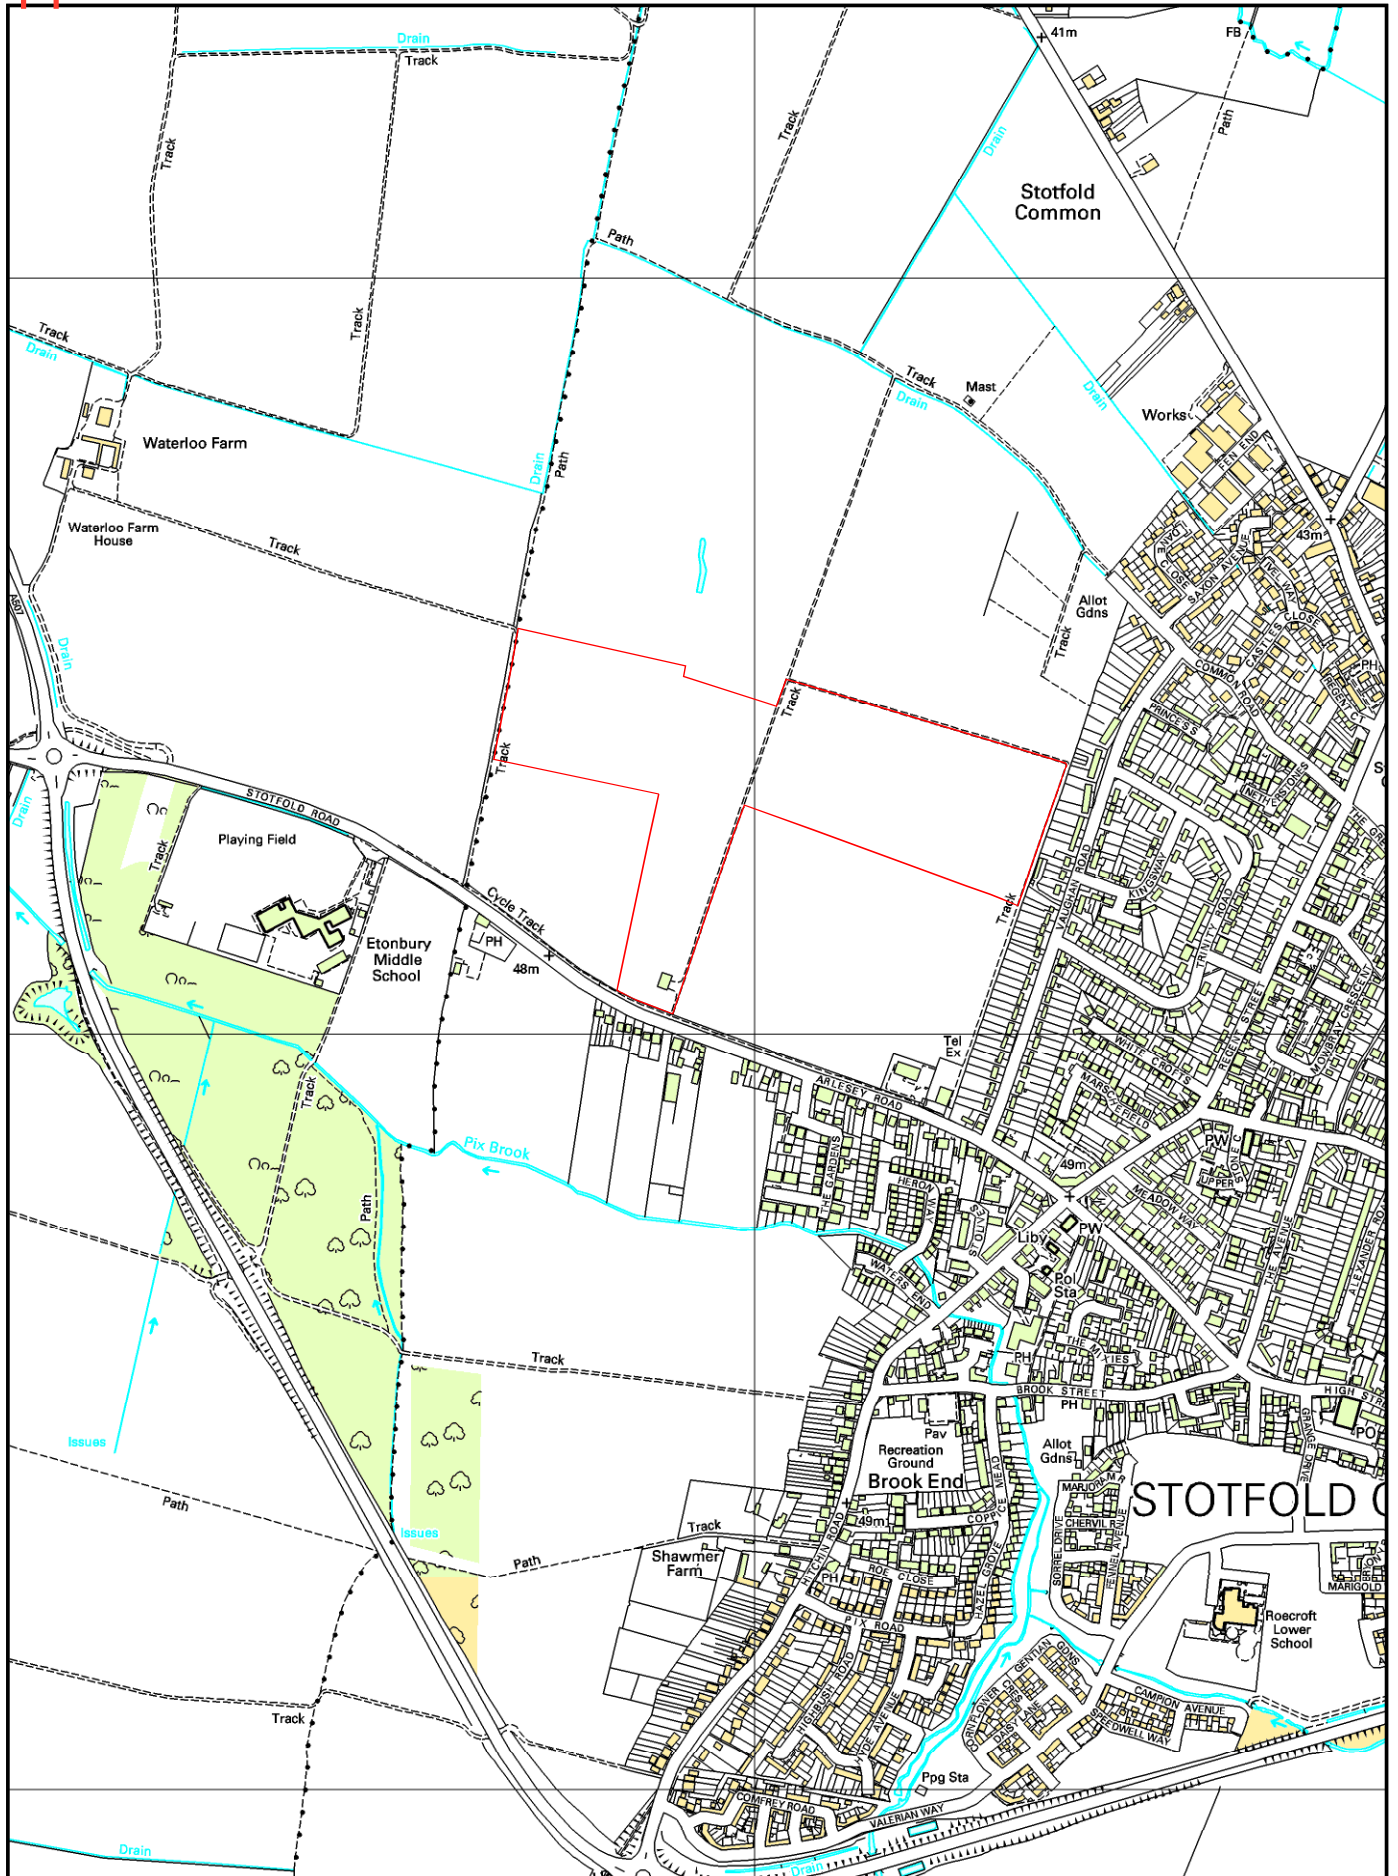

Appendix A

Proposed Pix Brook Academy site

Date: 19 October 2017

Scale: 1:10000

© Crown Copyright and database right. 2017
 Ordnance Survey 100049029.
 Central Bedfordshire Council.
 Cities Revealed aerial photography copyright
 The GeoInformation Group, 2010