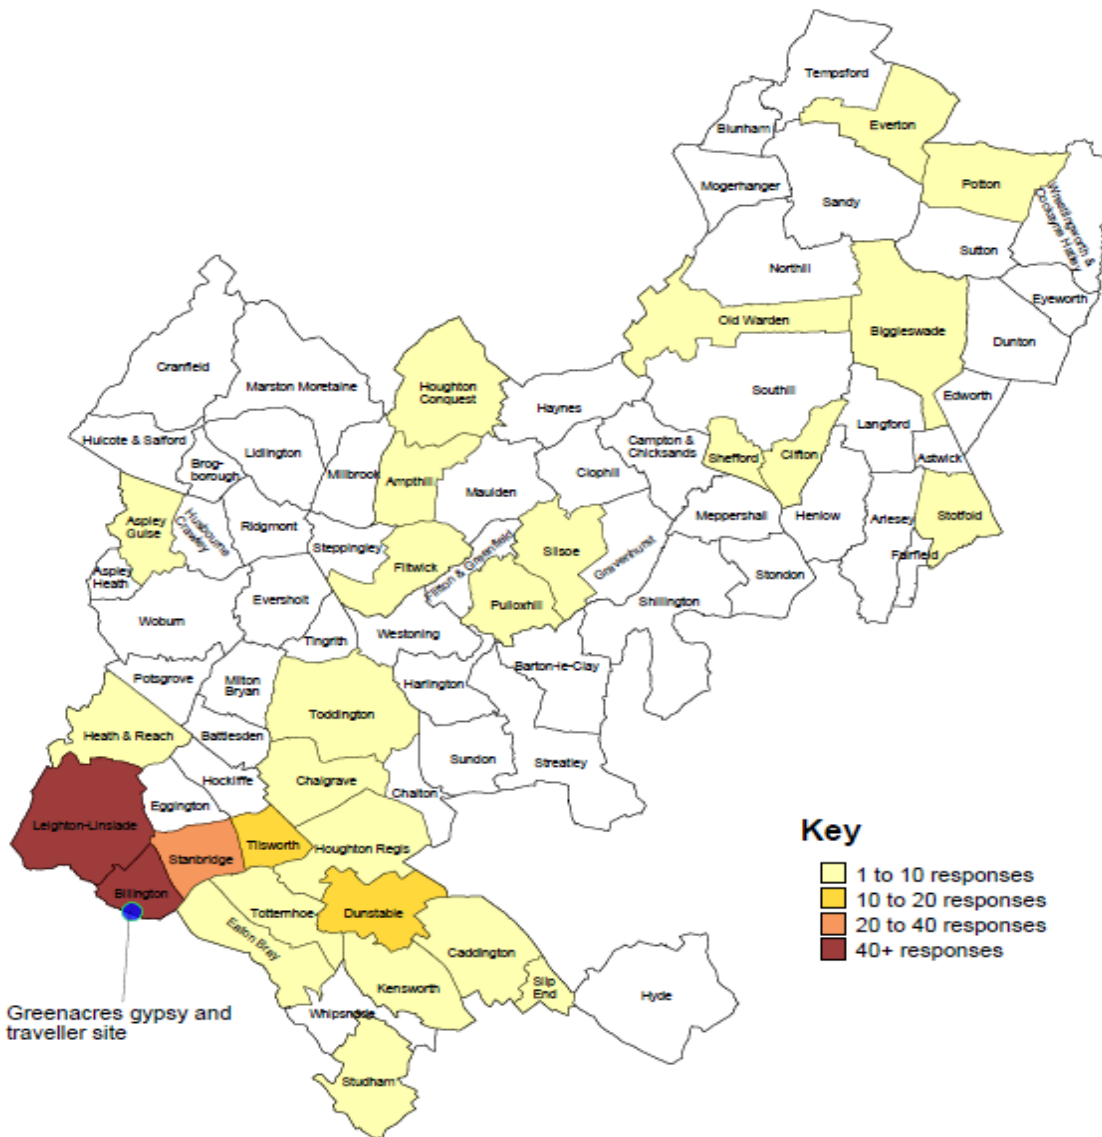

# Appendix A

## Billington consultation: responses by parish

Date: 16 November 2017

Scale 1:220000

© Crown Copyright and database right. 2017  
 Ordnance Survey 100049029.  
 Central Bedfordshire Council.  
 Cities Revealed aerial photography copyright  
 The GeoInformation Group, 2010