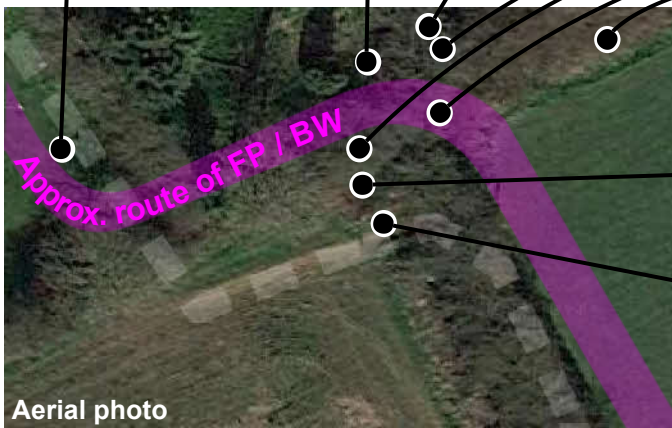

Badger Signs to rear of 15-21 Bradford Road, Toddington : 1/12/2017

Adam Maciejewski (SDMO) and Steve Halton (P3/Ecologist)

Grubbing in grass

Disused hole

Sett holes x2

Badger hair

Rooting hole

Badger run

Aerial photo

Badger run

Badger run

Badger run